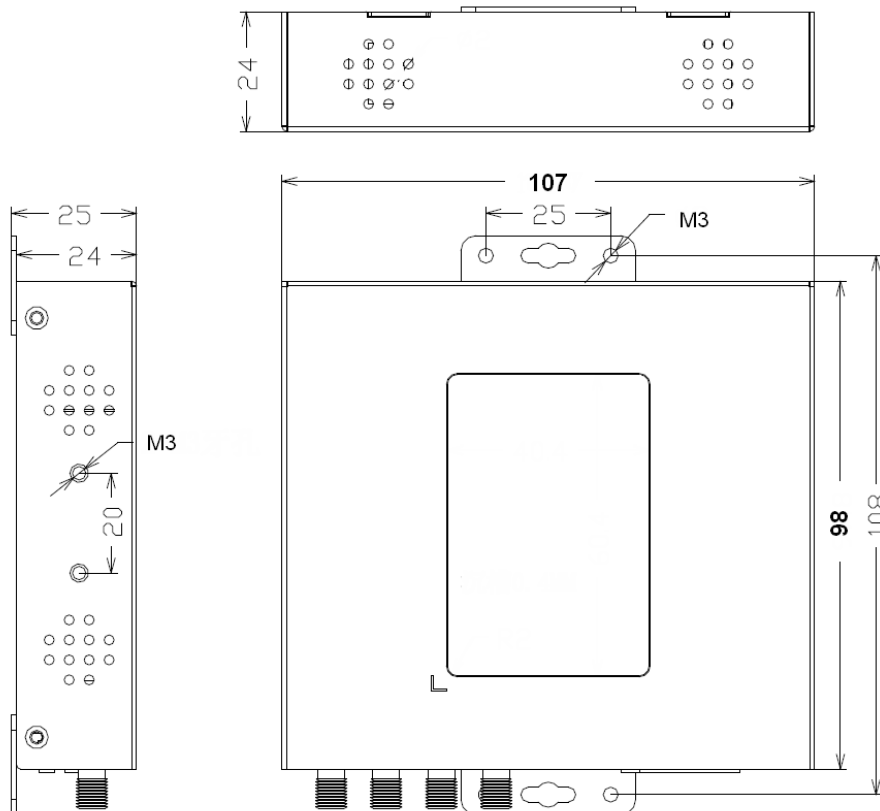

User serial: 1 RS232 and 1 RS485 (5 PIN industrial terminal, 3.5mm pitch)

Antenna: Standard SMA female interface, 50 ohm

SIM/UIM : Standard 3V/1.8V user card interface, 15KV ESD protection

Power : 2 PIN industrial terminal, 3.81mm pitch, reverse- voltage and over voltage protection

Reset Button: Press this key for 8 seconds to restore the module to its original factory default settings

Indicator light: "PWR"、 "SIG"、 "NET"、 "APP"、 "Link"(RJ45)

GPS parameters(optional)

Receiver type(GPS) : 72-channel GPS L1 (1575.42MHz) C/A code

Position: 2.5m

Max. Update Rate: 18Hz

Accuracy: 0.05m/s

Environmental parameters

Operating temperature: -35~+75°C(-31~+167°F)

Storage temperature: -40~+85°C(-40~+185°F)

Relative humidity: 95% (non-condensing)

Electrical parameters

Power supply range: DC9~35V (12VDC recommended)

Communication current 1(4G): <500mA@12VDC

Communication current 2(5G): <900mA @12VDC

Mechanical parameters

Dimensions: 107x98x24mm (excluding accessories)

Weight: 350g (excluding accessories)

Supported frequency bands

5G NR SA/NSA:n1/2/3/5/7/8/12/20/28/41/66/71/77/78/79

TDD-LTE:B38/39/40/41

FDD-LTE:B1/2/3/4/5/7/8/13/17/20/25/28

WCDMA:850/900/1900/2100MHz

TD-SCDMA:1880-1920/2010-2025MHz(A/F)

CDMA2000 1x/ EVDO Rev. A:800/1900MHz

GSM/GPRS/EDGE:850/900/1800/1900MHz

CDMA:800/1900MHz

Dimension: (Unit: mm)